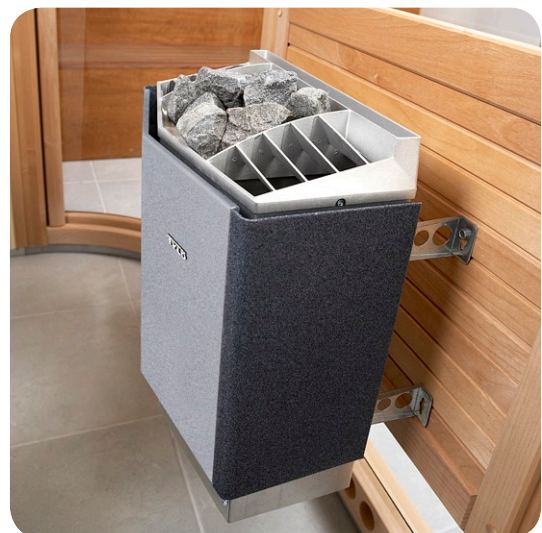

The location of the sauna heater gives you full freedom to place the door on the left or right side of the room – see page 45.