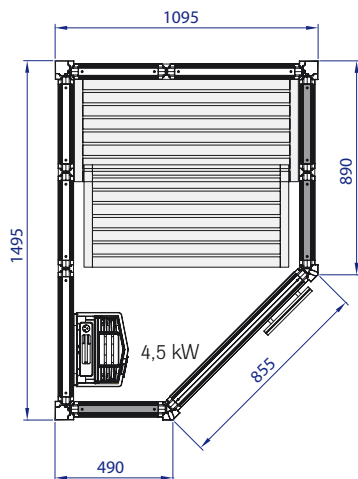

Generous on the inside, but economical on the outside.

Our Swedish designers set themselves the task of combining practical everyday functions with an elegant setting where you can relax and pamper yourself in style. But Tylö sauna i1115/c is also remarkable for its ingenious compact design with the outside measures of 1095 x 1495 mm, height 2100 mm.